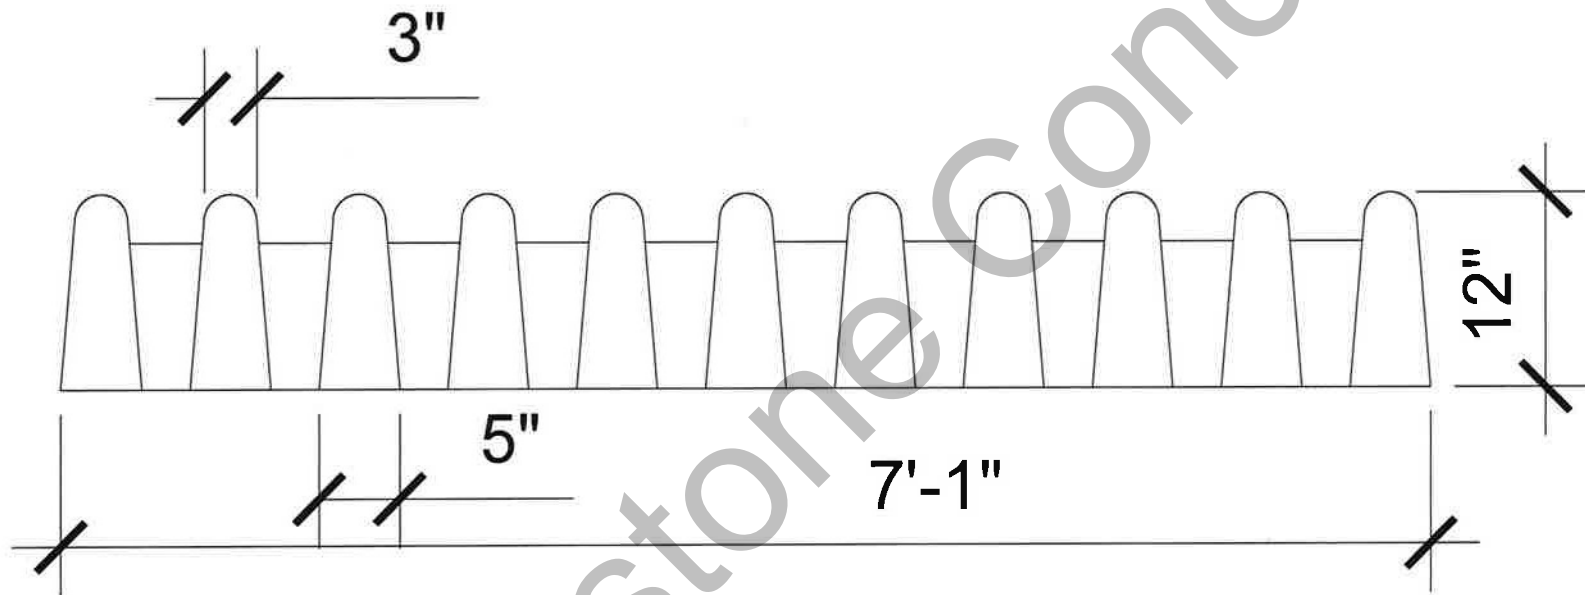

General Notes

Cattle guards come in 12'3" or 16' length.

No.	Revision/Status	Date

Manufacturer  
Keystone Concrete Products Inc  
477 E Farmerville Rd  
New Holland PA 17557  
717-355-2361 Phone  
717-355-9548 Fax

Product name  
Cattle Guard End View

By	M.W.M.	Date	

Keystone Concrete